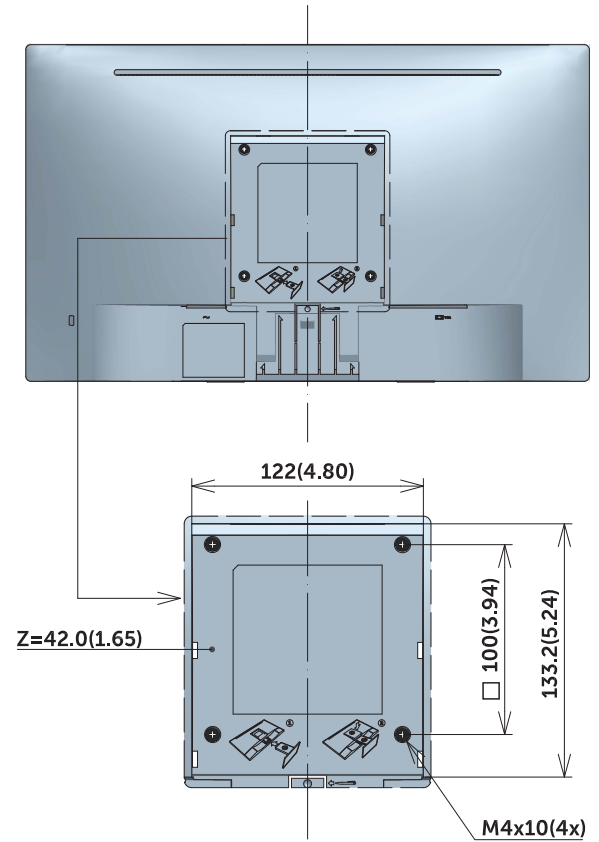

# SE1918HV Outline Dimension

Unit : mm(inch)  
Dimension : Nominal  
Drawing : Not to scale

# SE2018HV/SE2018HR Outline Dimension

Unit : mm(inch)  
 Dimension : Nominal  
 Drawing : Not to scale

# SE2218HV Outline Dimension

Unit : mm(inch)  
 Dimension : Nominal  
 Drawing : Not to scale